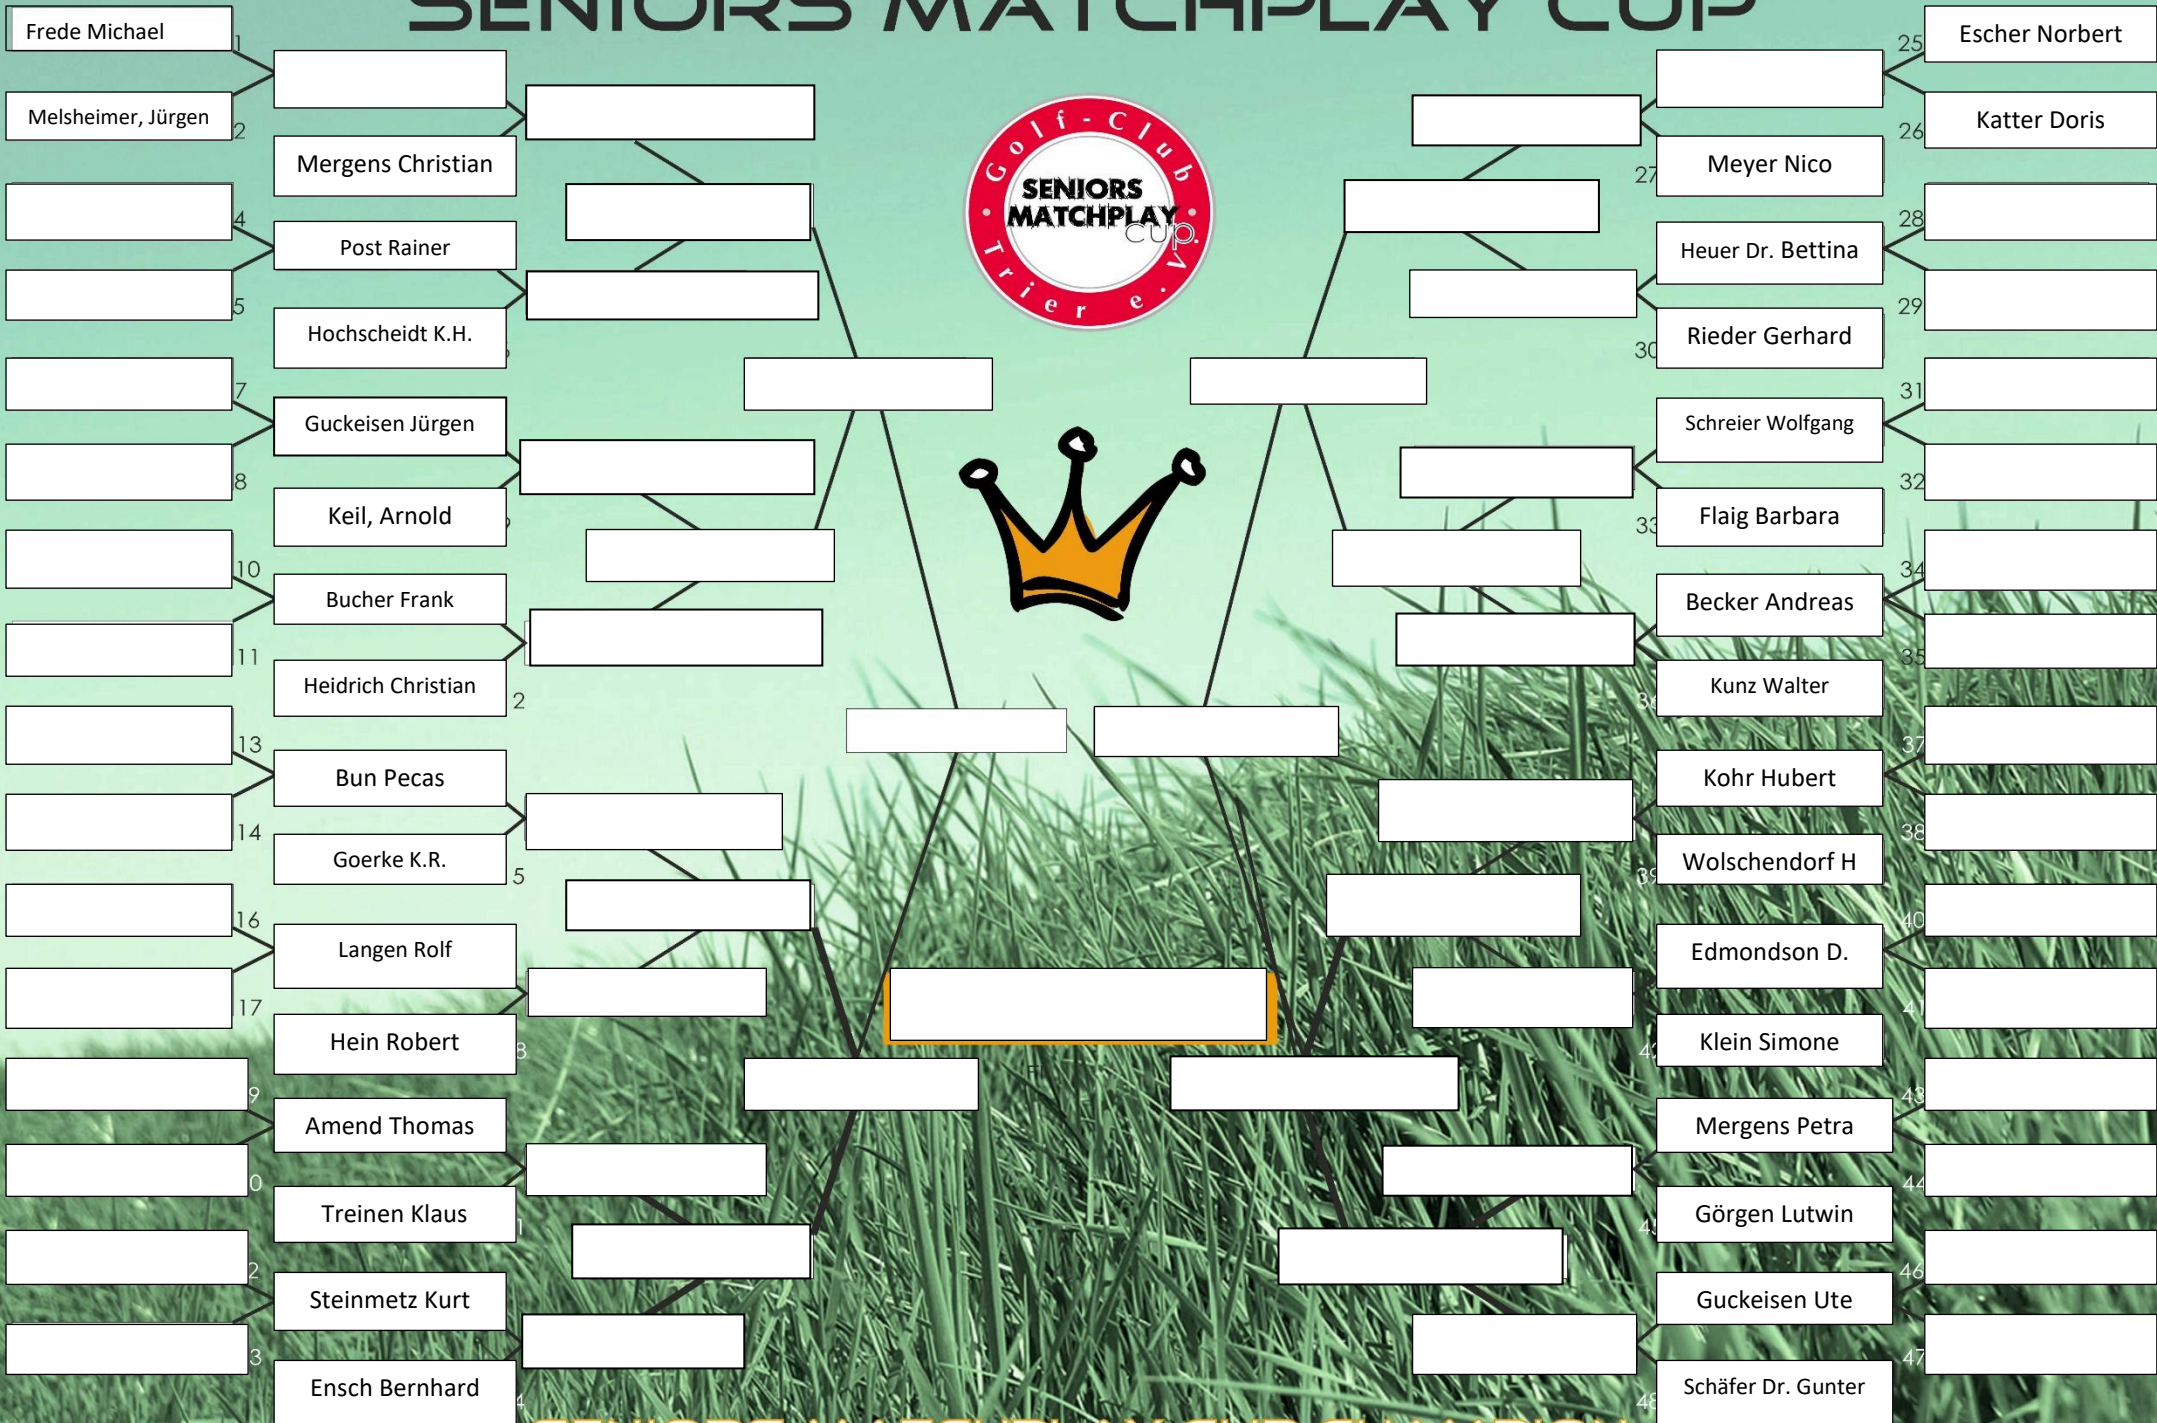

SENIORS MATCHPLAY CUP

SENIORS MATCHPLAY CUP CHAMPION