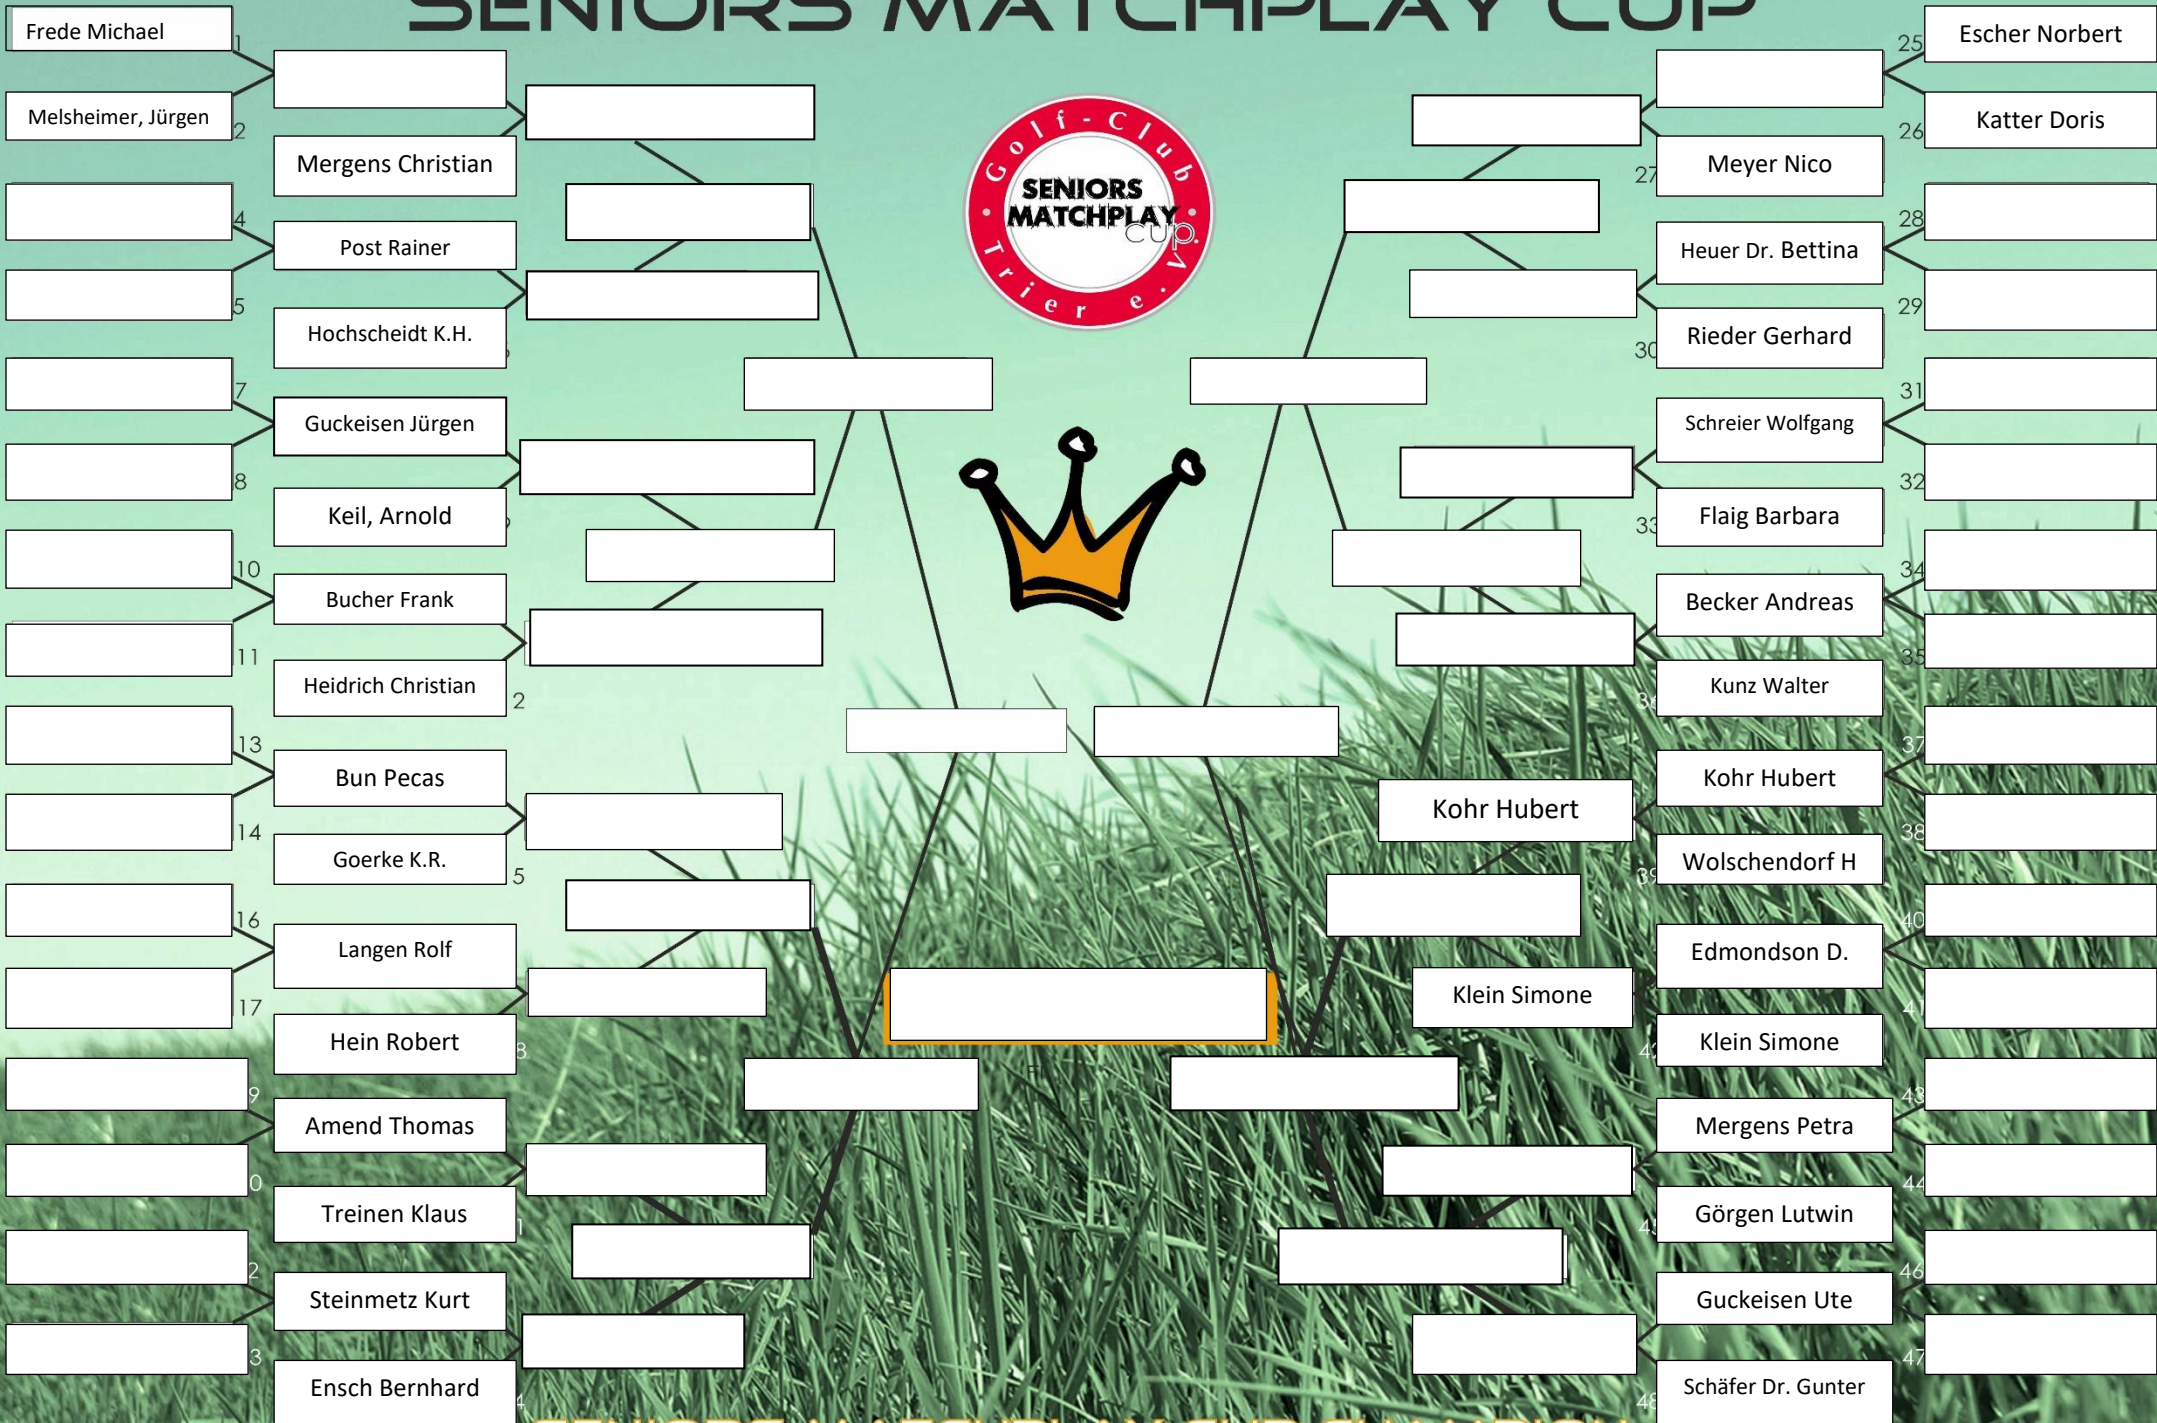

SENIORS MATCHPLAY CUP

SENIORS MATCHPLAY CUP CHAMPION