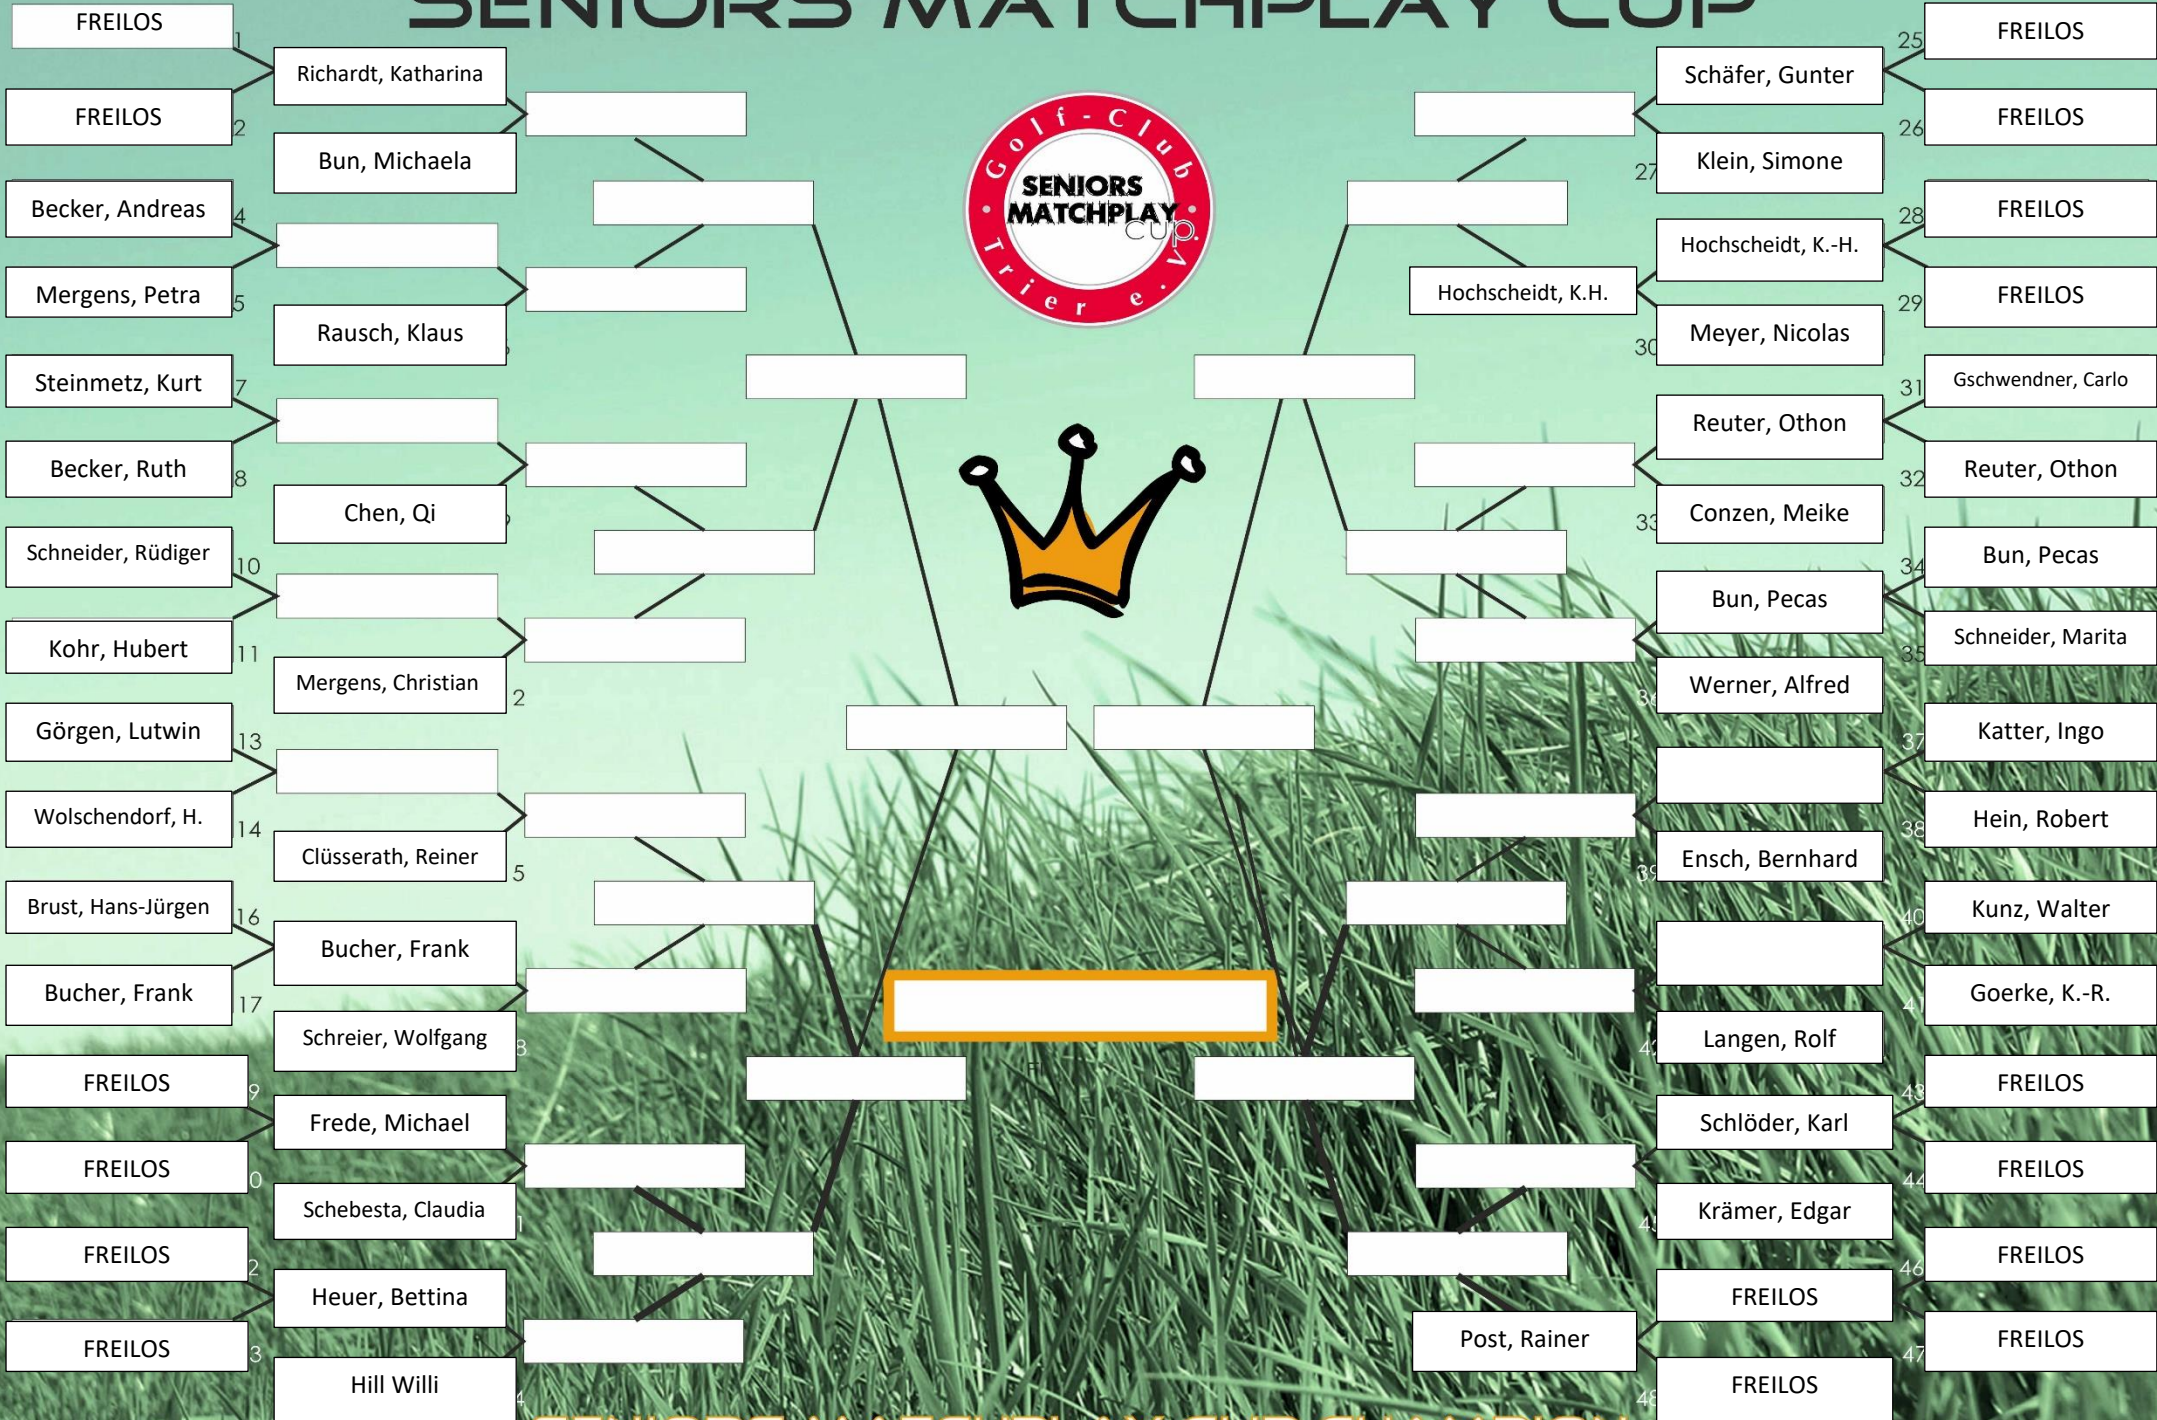

SENIORS MATCHPLAY CUP

SENIORS MATCHPLAY CUP CHAMPION