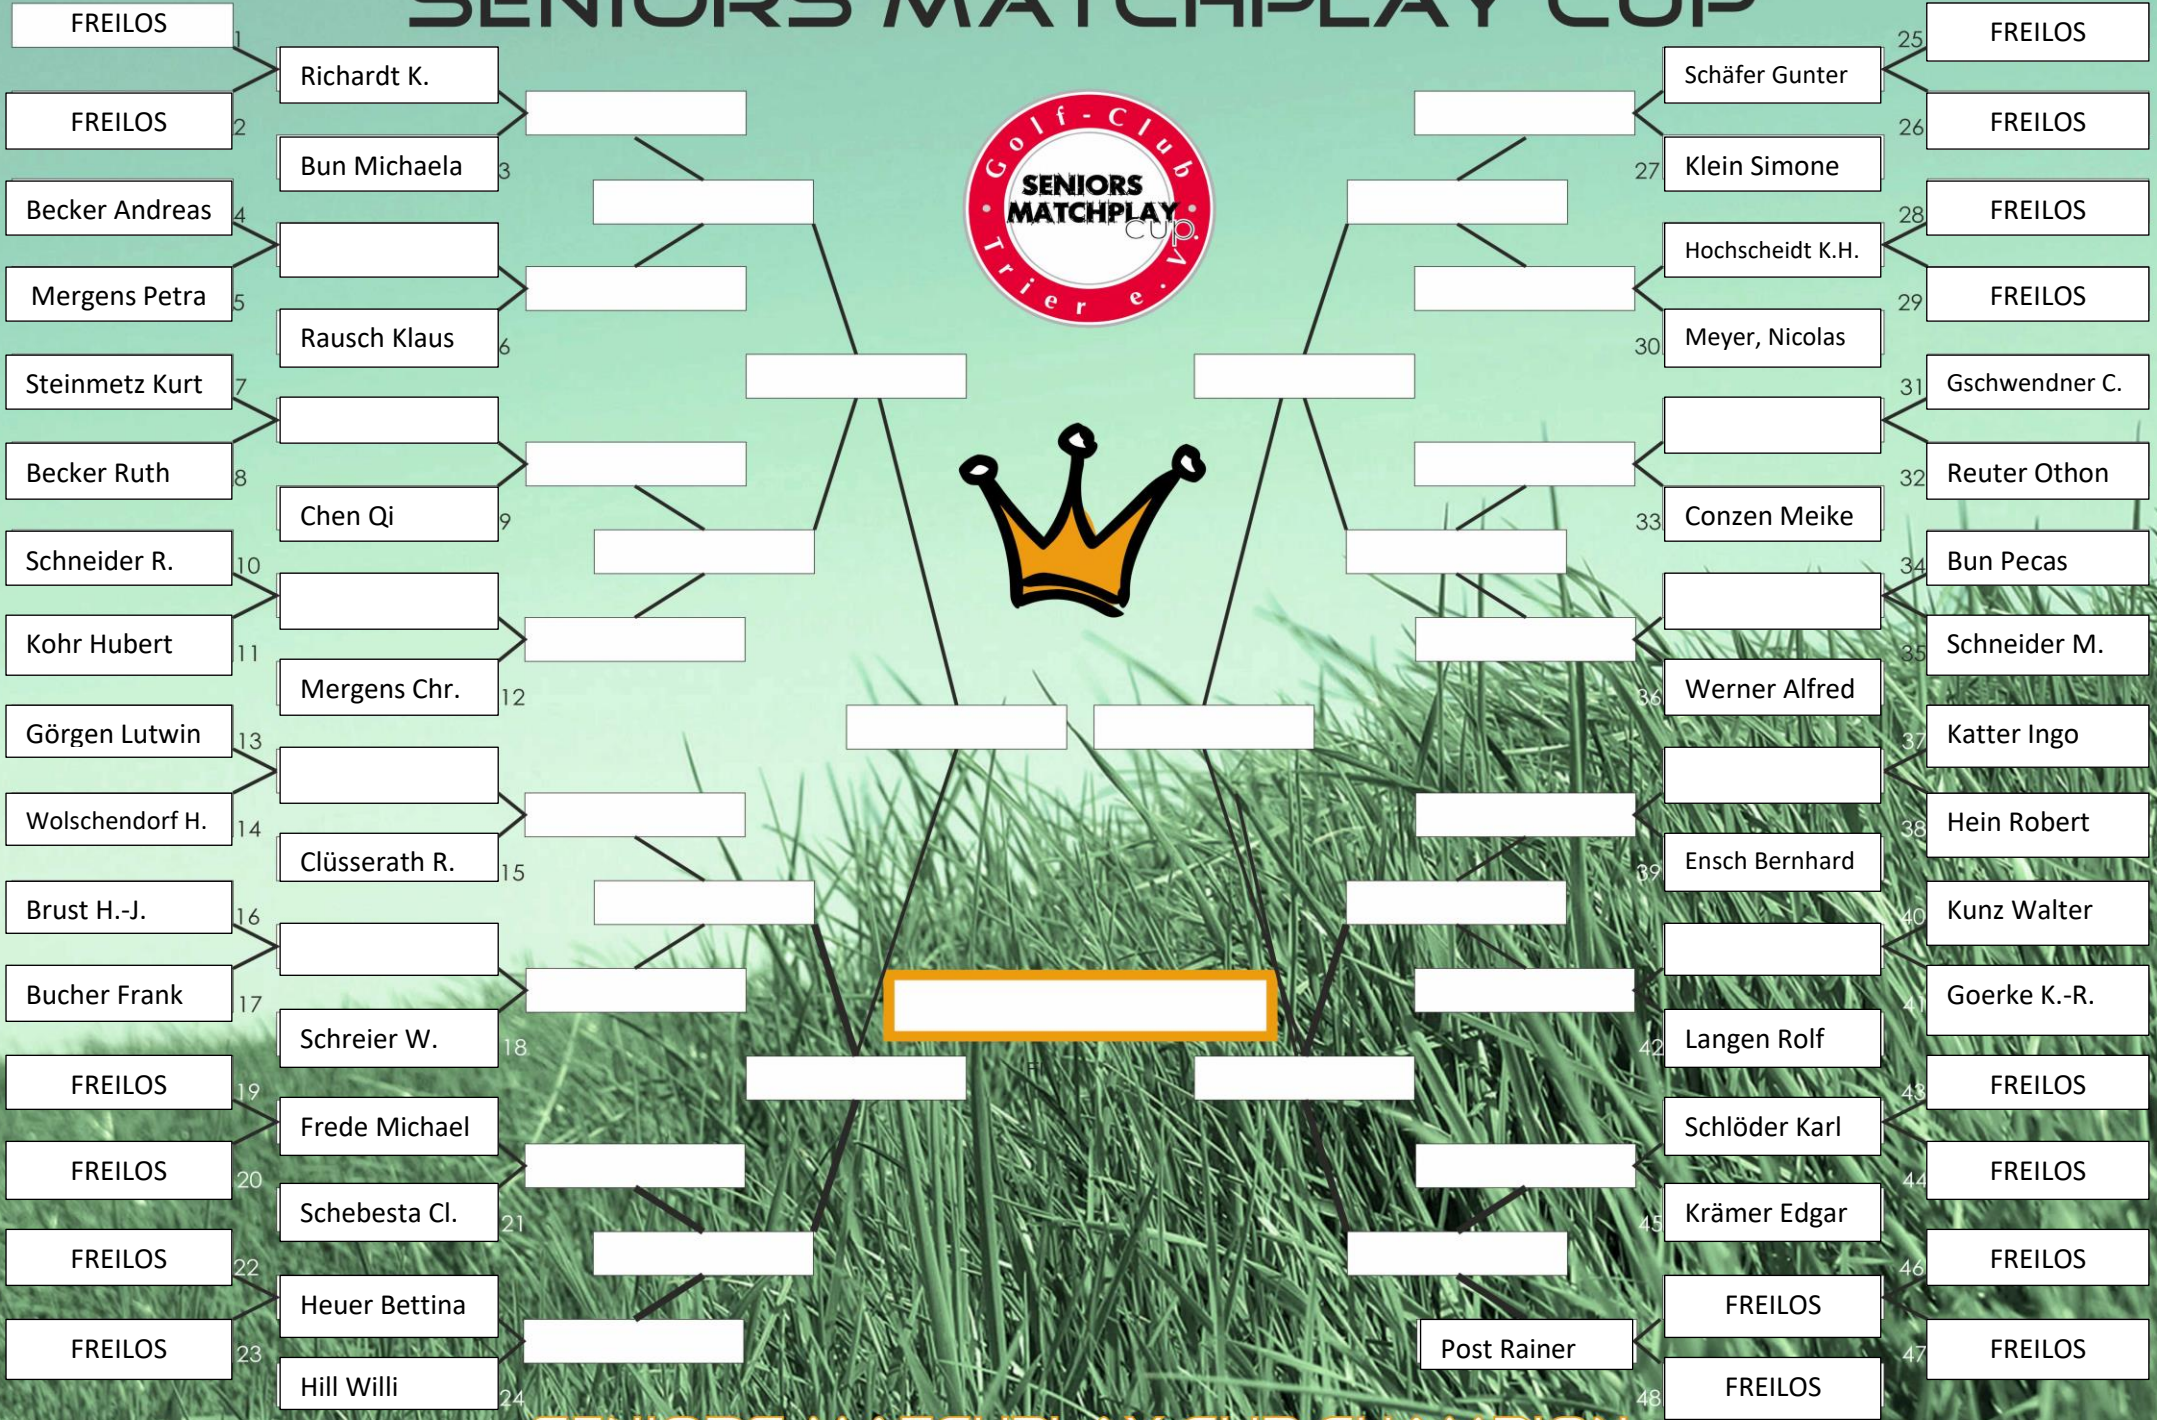

# SENIORS MATCHPLAY CUP

SENIORS MATCHPLAY CUP CHAMPION