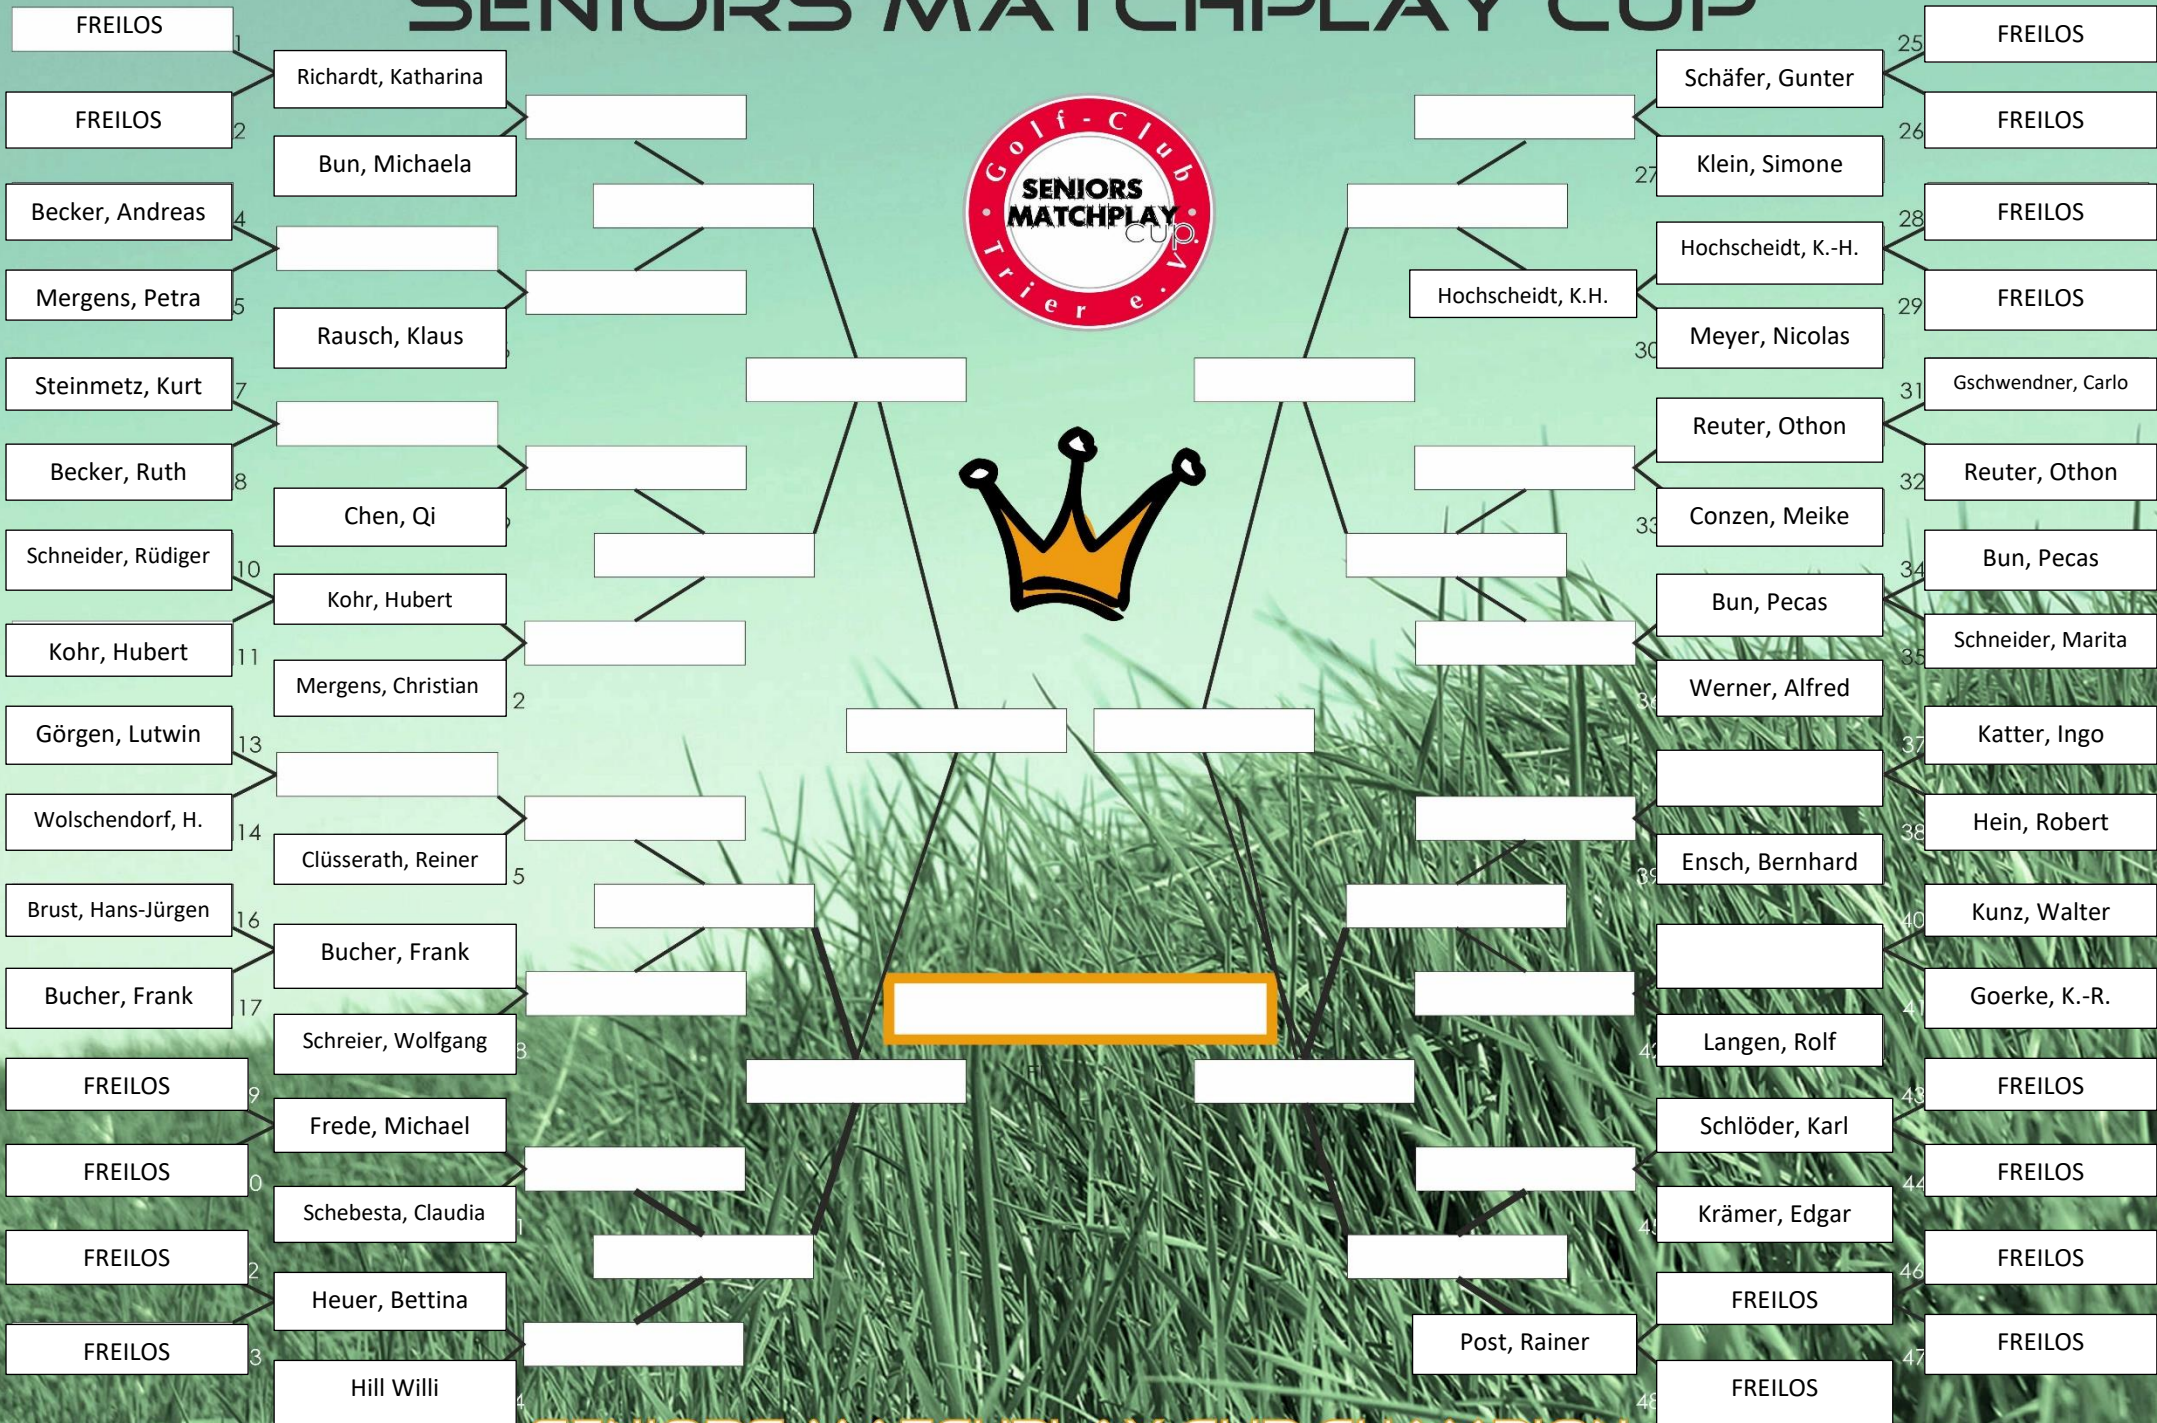

SENIORS MATCHPLAY CUP

SENIORS MATCHPLAY CUP CHAMPION