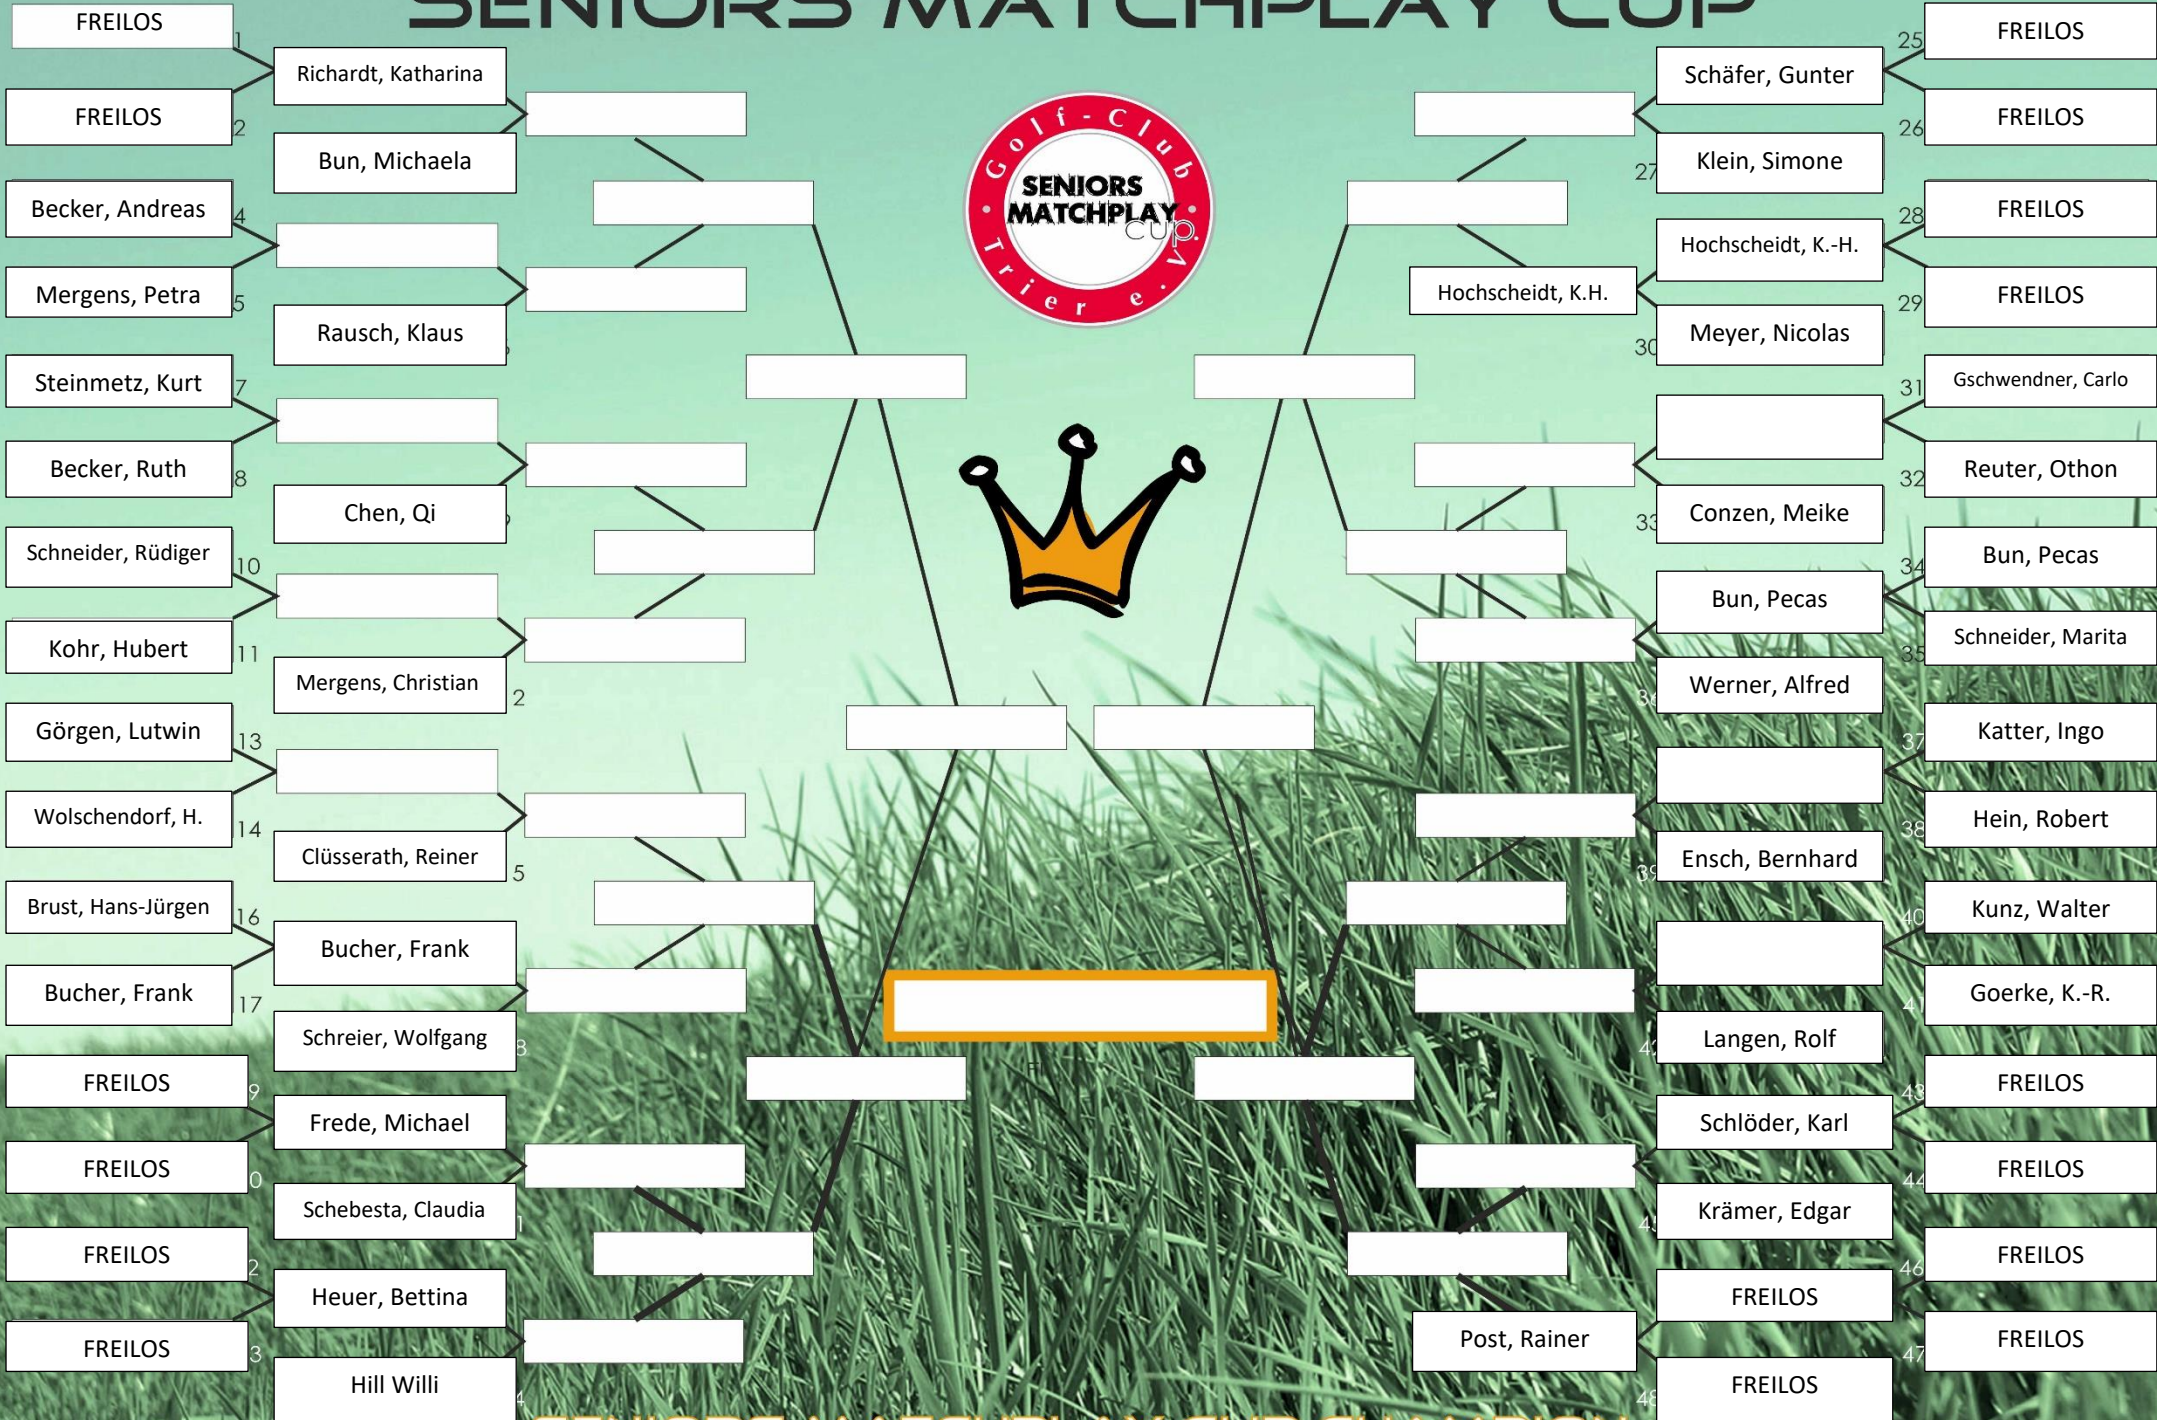

SENIORS MATCHPLAY CUP

SENIORS MATCHPLAY CUP CHAMPION